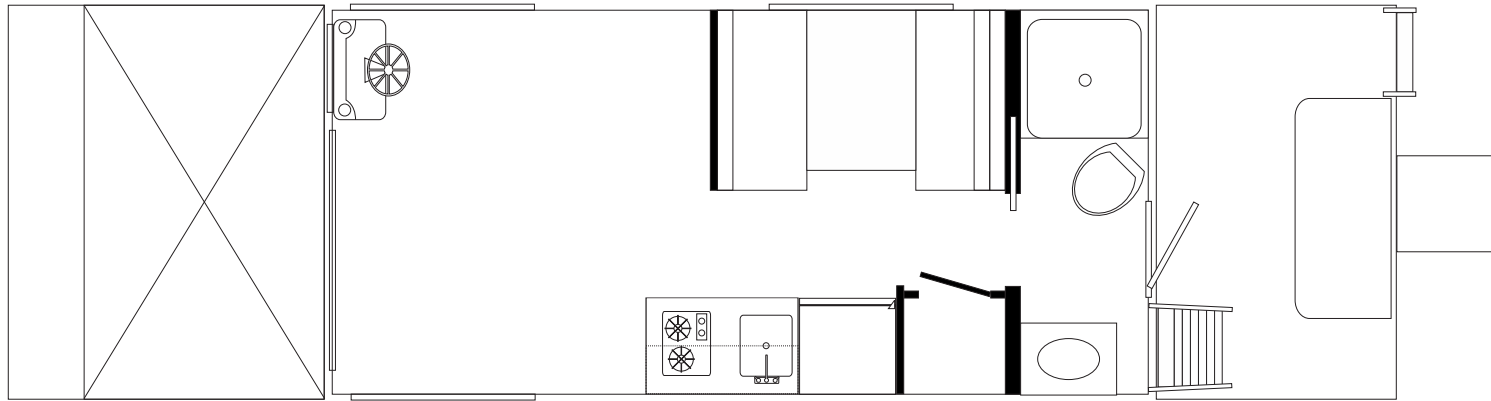

(Shown with Optional Full size Mattress and Flip-Flop Dinette)

(Shown with Optional Sleeper Dinette)

4166 Demastus Lane  
 Columbia, TN 38401  
 Phone 800-365-1255  
 Fax 931-388-6234  
[www.catamarancruiser.com](http://www.catamarancruiser.com)

## 831 Lil' Hobo Trailerable

1/4" Scale

WIDTH	8ft - 5in
CABIN	17ft - 0in
FRONT DECK	6ft - 7in
REAR DECK	5ft - 0in